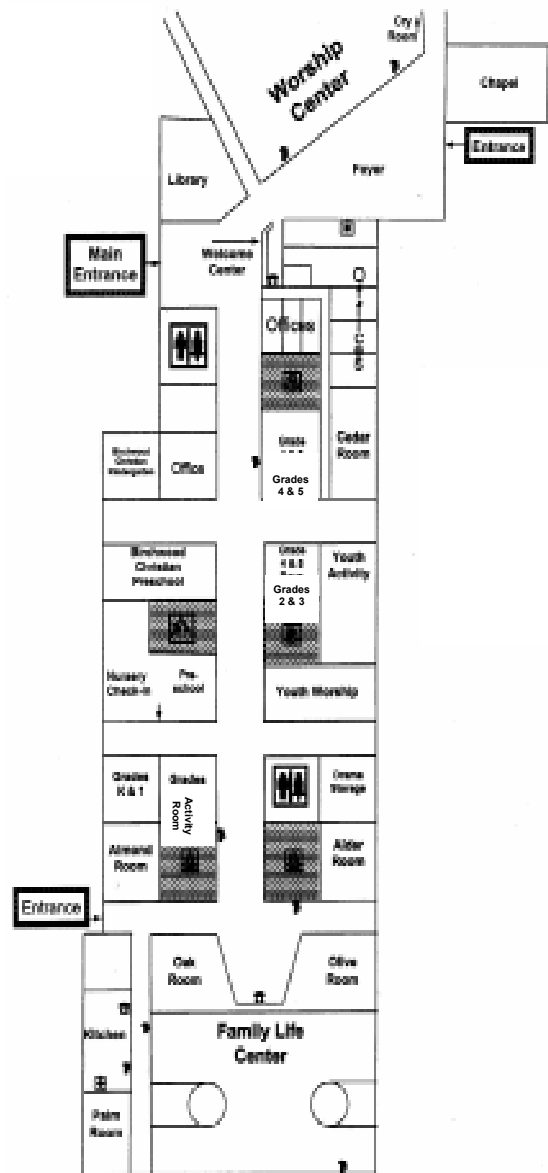

BPC FACILITY

For Your Special Needs

Cry Room with one-way windows is available to the right of the Worship Center.

Hearing Devices are available to the left rear of the Worship Center at the sound board.